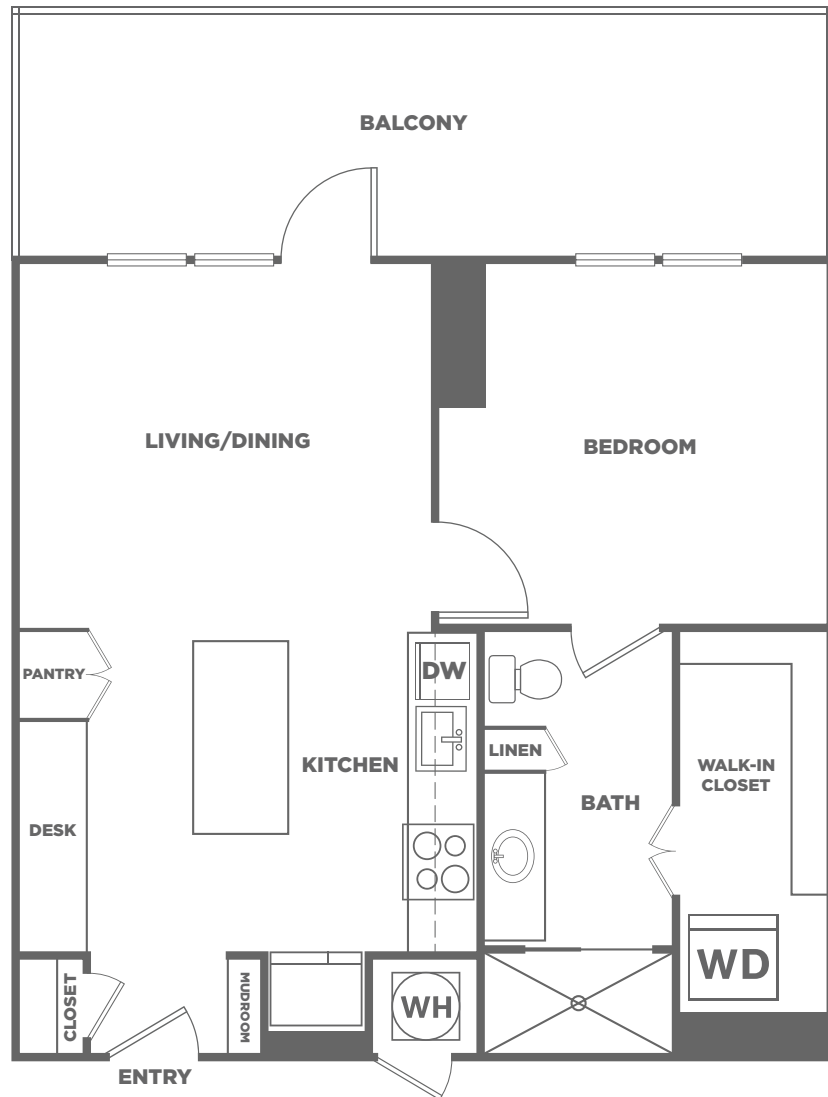

A1

1 BED / 1 BATH

723
SQ. FT.

The Christopher
AT THE UNION

2323 N. Akard | Dallas, TX 75201

thechristopherattheunion.com

All dimensions and square footages are approximate