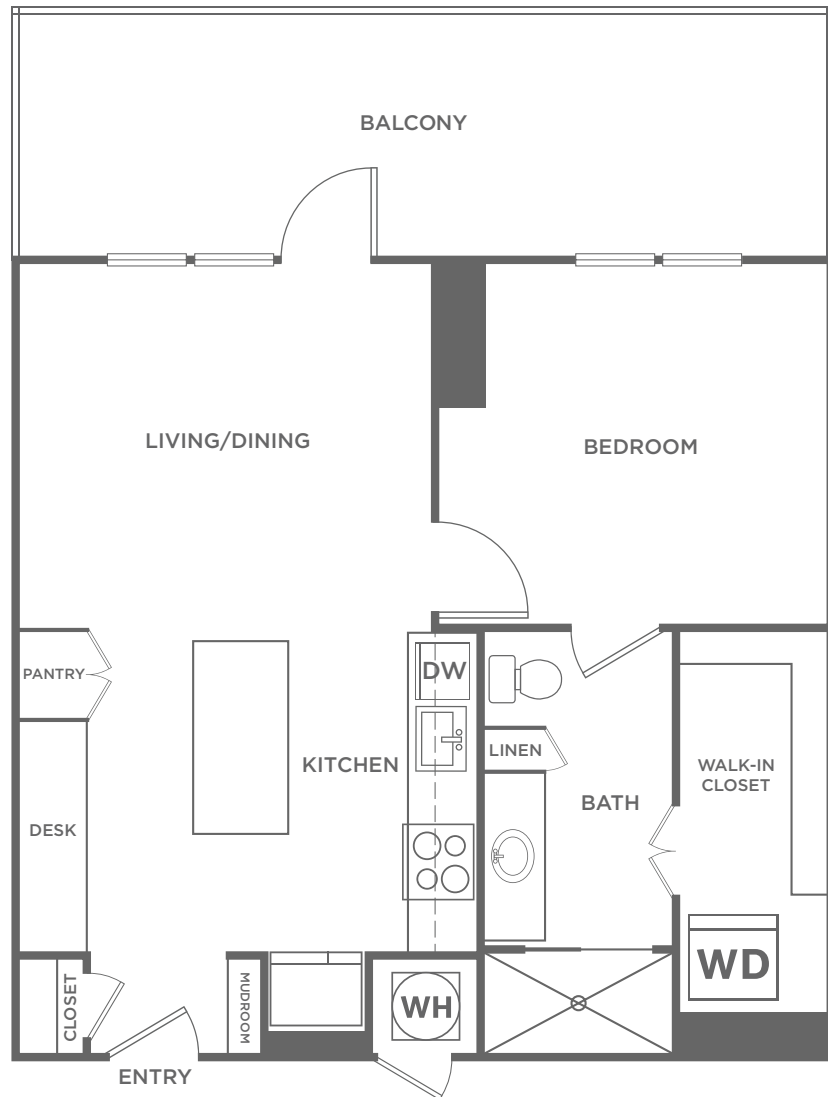

A1

1 BED / 1 BATH

723
SQ. FT.

The Christopher
AT THE UNION

2323 N. Akard | Dallas, TX 75201

thechristopherattheunion.com

All dimensions and square footages are approximate