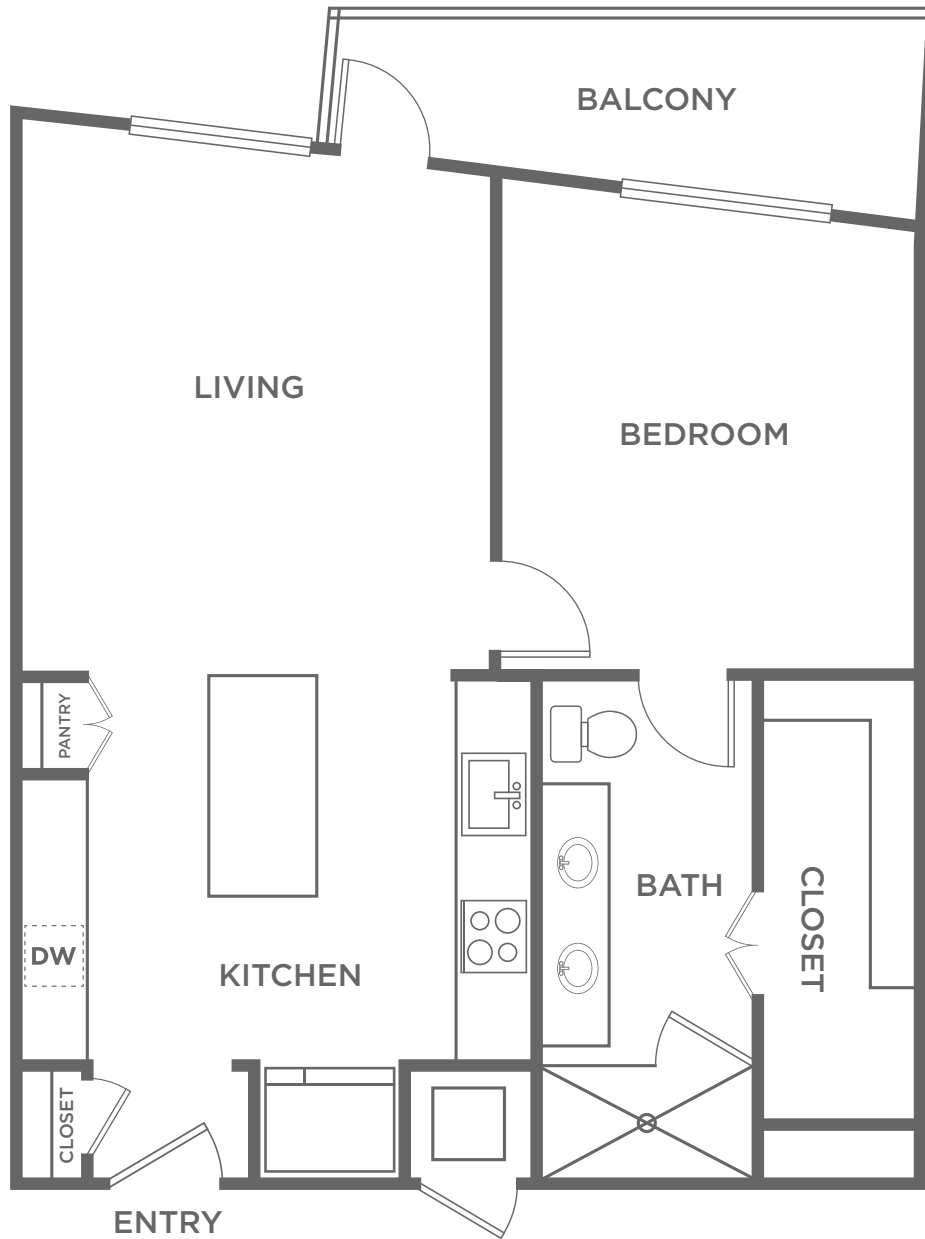

A2.1

1 BED / 1 BATH

798-799

SQ. FT.

The Christopher
AT THE UNION

2323 N. Akard | Dallas, TX 75201

thechristopherattheunion.com

All dimensions and square footages are approximate