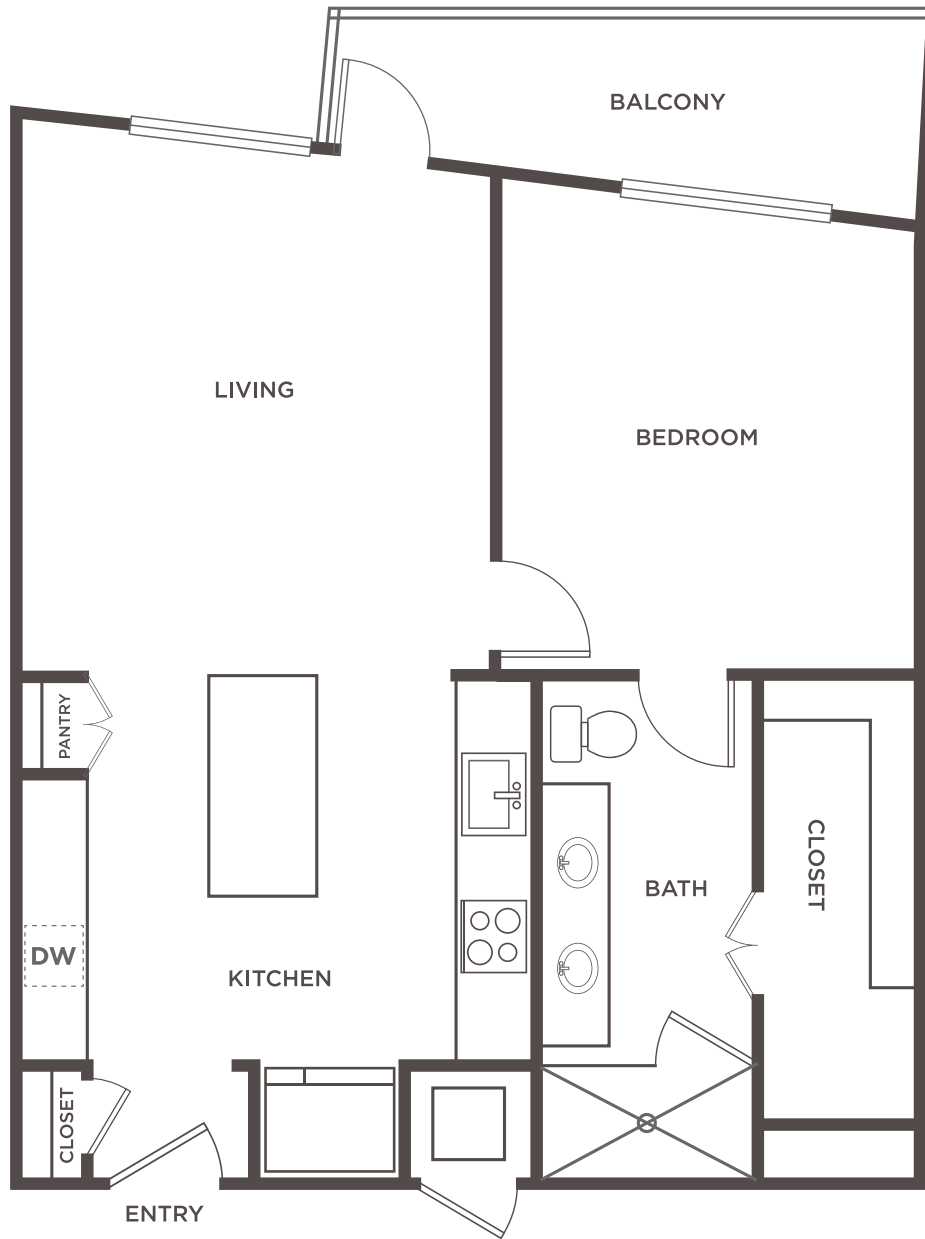

A2.1

1 BED / 1 BATH

798-799

SQ. FT.

The Christopher
AT THE UNION

2323 N. Akard | Dallas, TX 75201

thechristopherattheunion.com

All dimensions and square footages are approximate