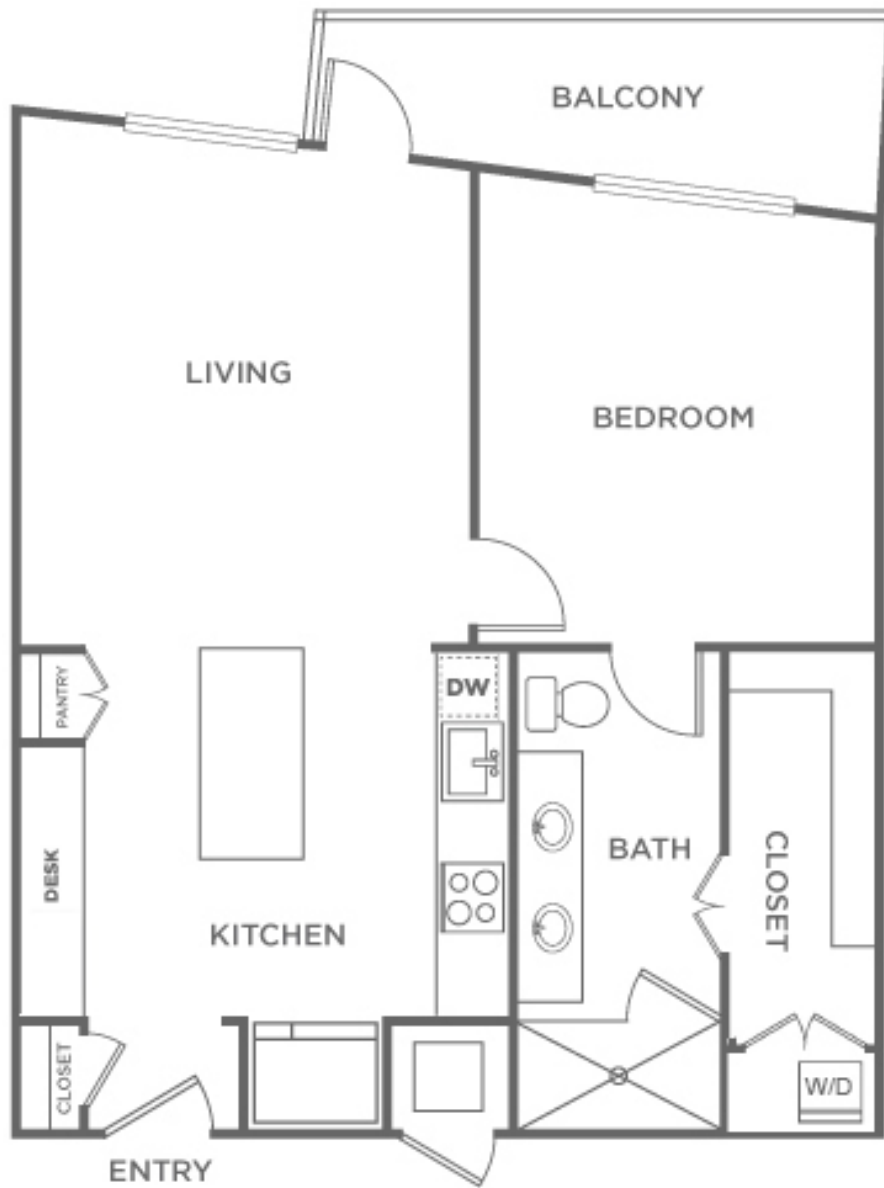

A2.1

1 BED / 1 BATH

798-799

SQ. FT.

The Christopher
AT THE UNION

2323 N. Akard | Dallas, TX 75201

thechristopherattheunion.com

All dimensions and square footages are approximate