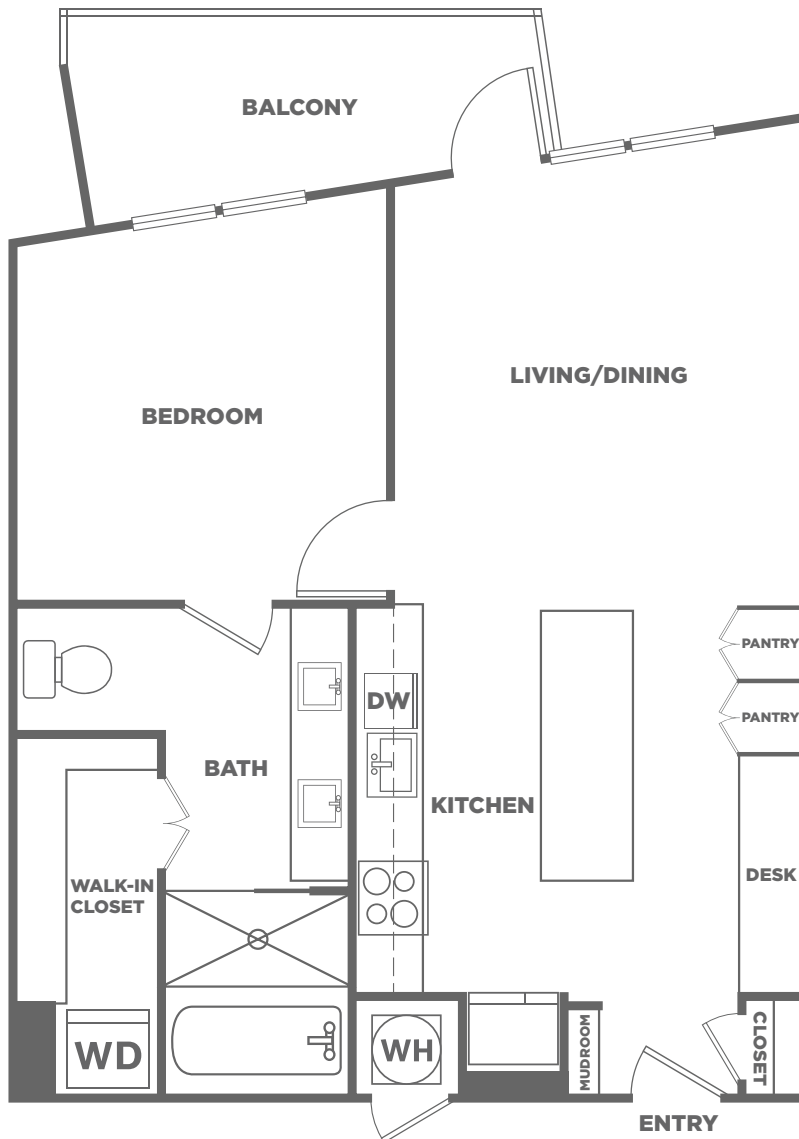

# A2

1 BED / 1 BATH

# 875-893

SQ. FT.

\*BATH TYPES VARY

*The Christopher*  
AT THE UNION

2323 N. Akard | Dallas, TX 75201

[thechristopherattheunion.com](http://thechristopherattheunion.com)

*All dimensions and square footages are approximate*