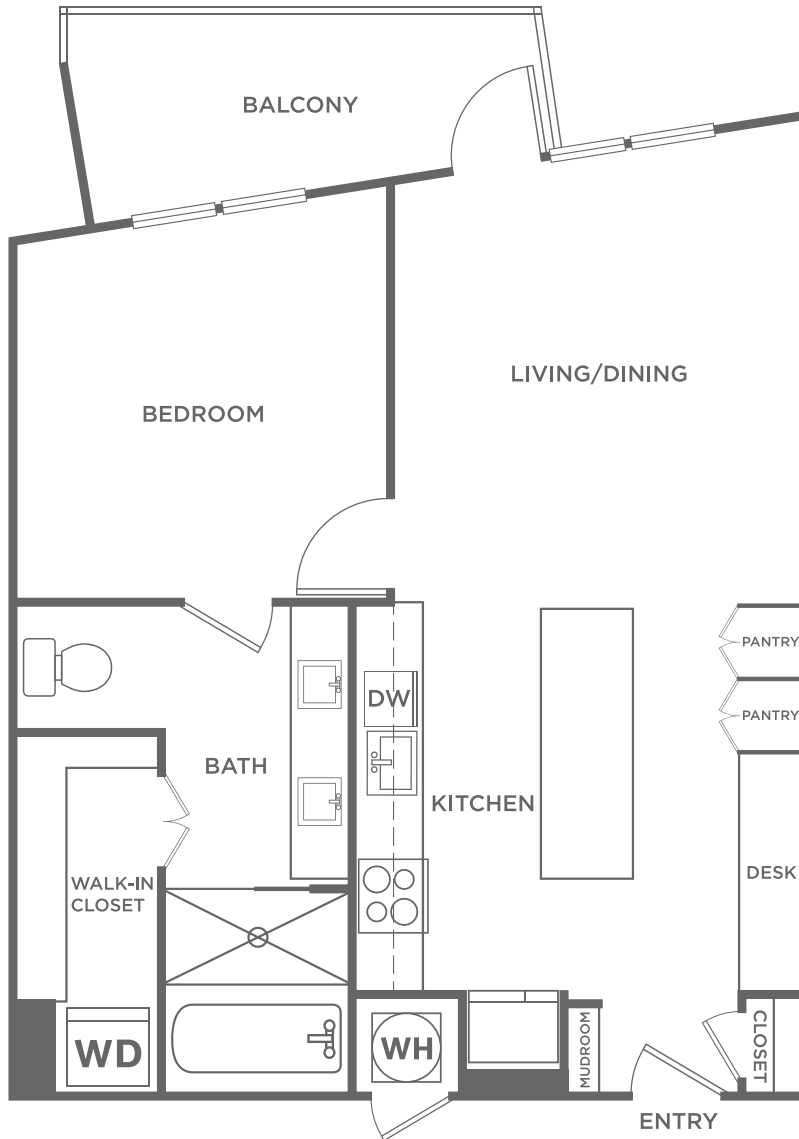

A2

1 BED / 1 BATH

875-893

SQ. FT.

*BATH TYPES VARY

The Christopher
AT THE UNION

2323 N. Akard | Dallas, TX 75201

thechristopherattheunion.com

All dimensions and square footages are approximate