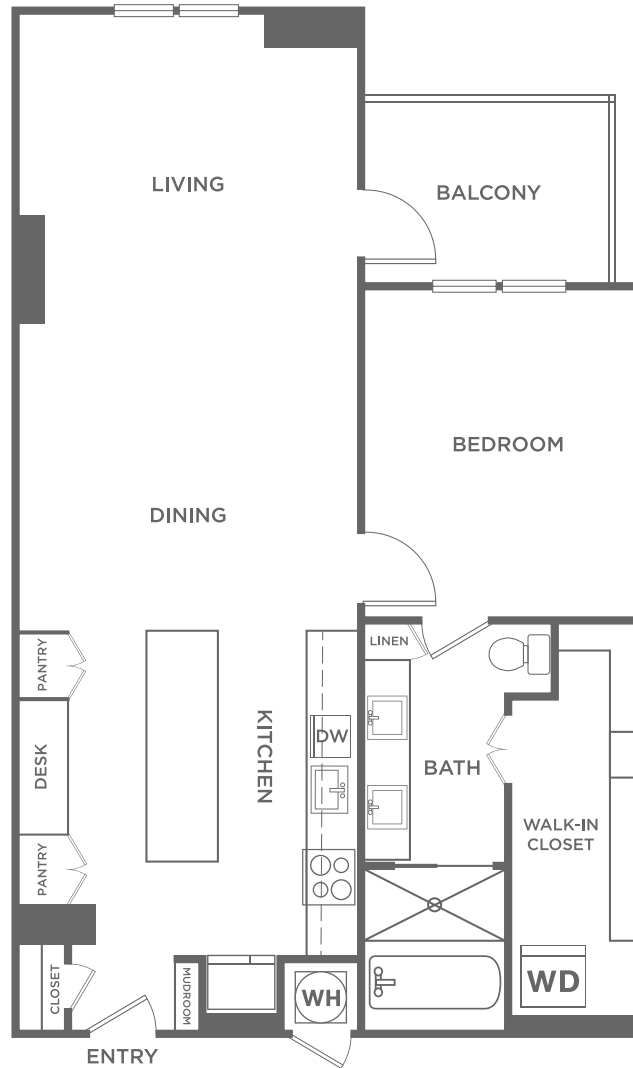

A6

1 BED / 1 BATH

1171
SQ. FT.

The Christopher
AT THE UNION

2323 N. Akard | Dallas, TX 75201

thechristopherattheunion.com

All dimensions and square footages are approximate