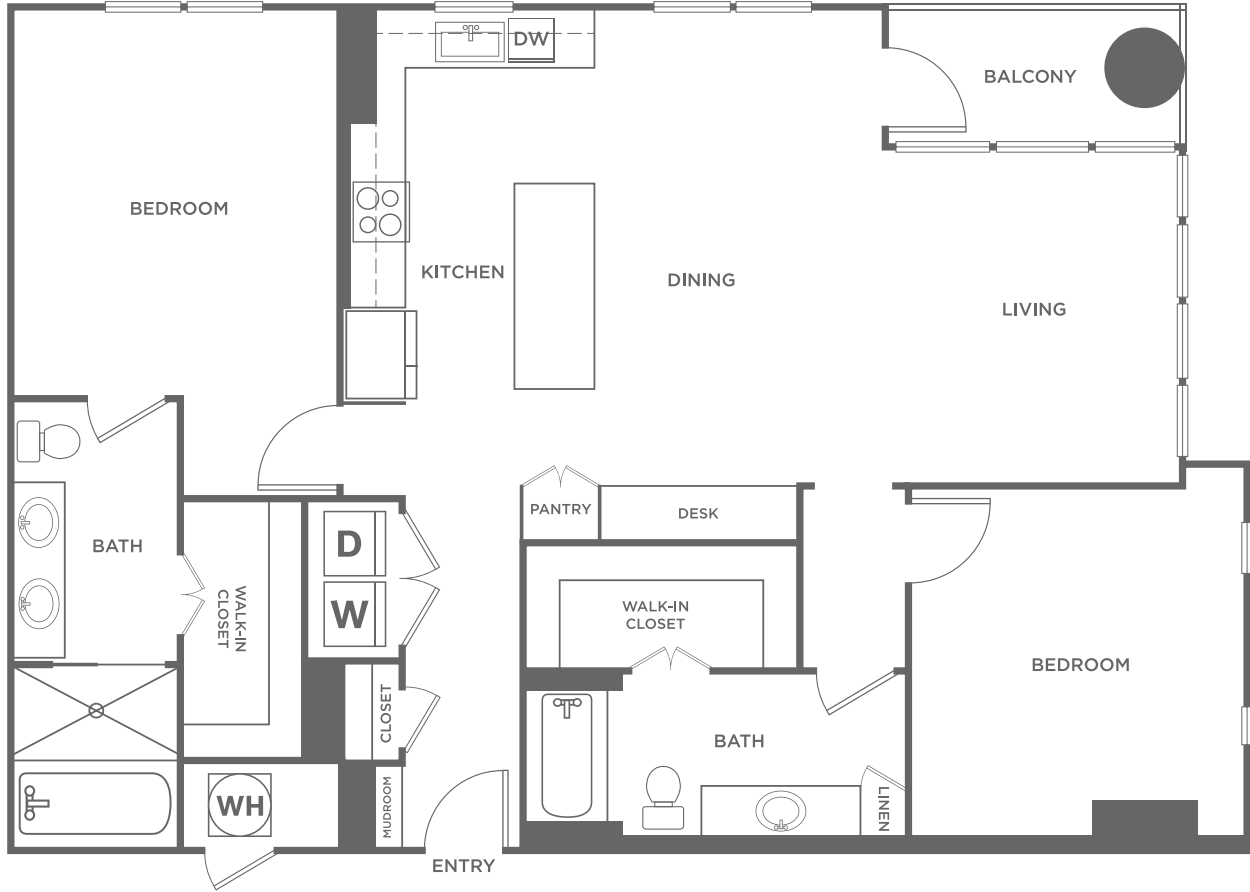

# B4

2 BED / 2 BATH

1440  
SQ. FT.

*The Christopher*  
AT THE UNION

2323 N. Akard | Dallas, TX 75201

[thechristopherattheunion.com](http://thechristopherattheunion.com)

*All dimensions and square footages are approximate*