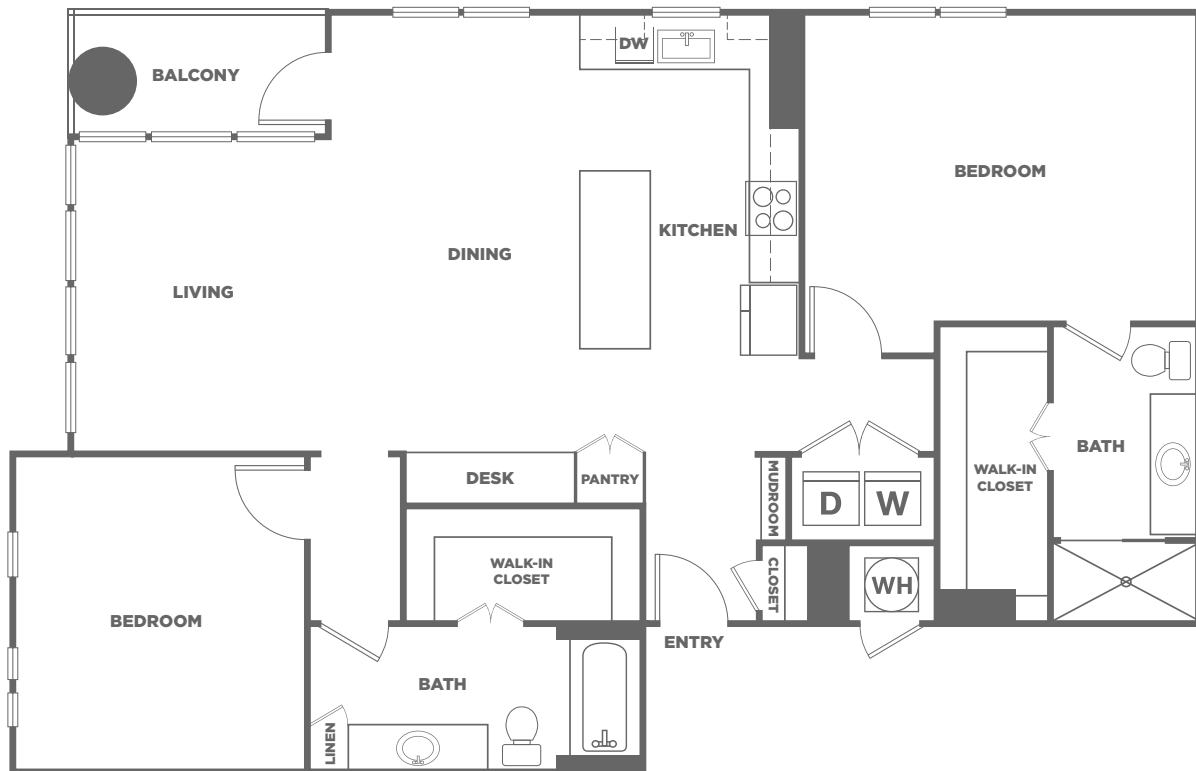

B5

2 BED / 2 BATH

1495
SQ. FT.

The Christopher
AT THE UNION

2323 N. Akard | Dallas, TX 75201

thechristopherattheunion.com

All dimensions and square footages are approximate