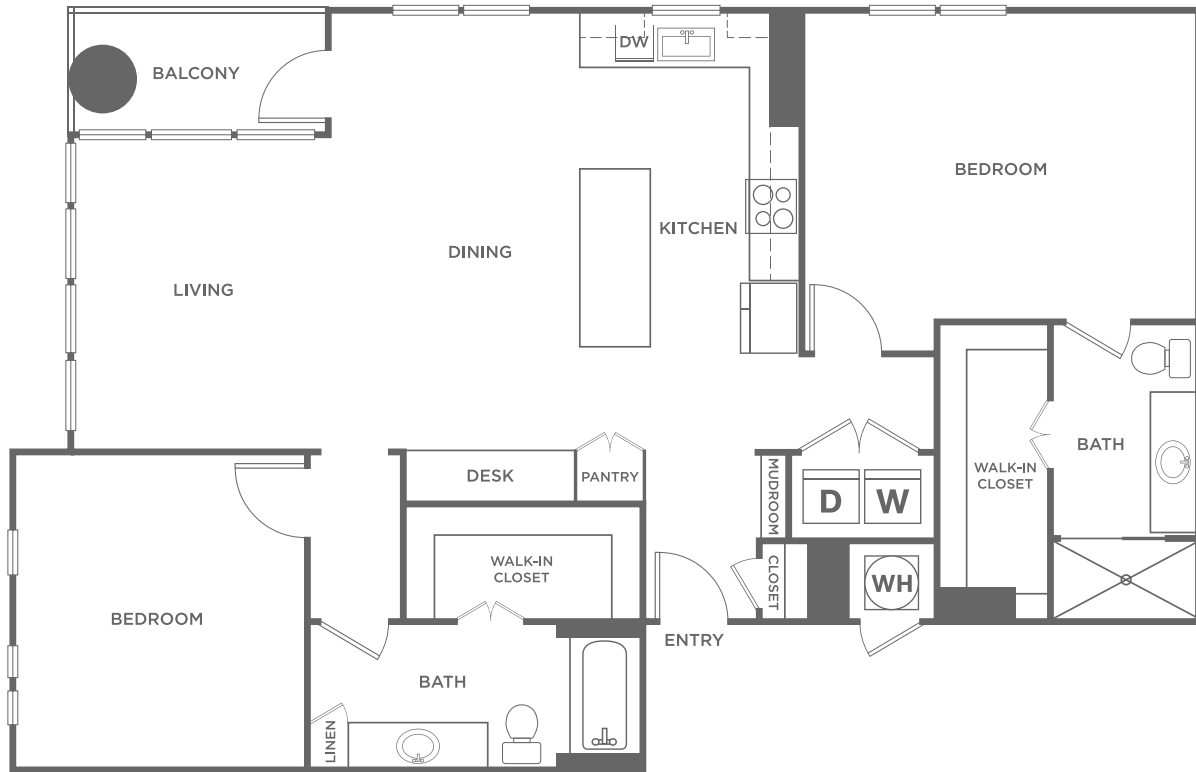

B5

2 BED / 2 BATH

1495
SQ. FT.

The Christopher
AT THE UNION

2323 N. Akard | Dallas, TX 75201

thechristopherattheunion.com

All dimensions and square footages are approximate