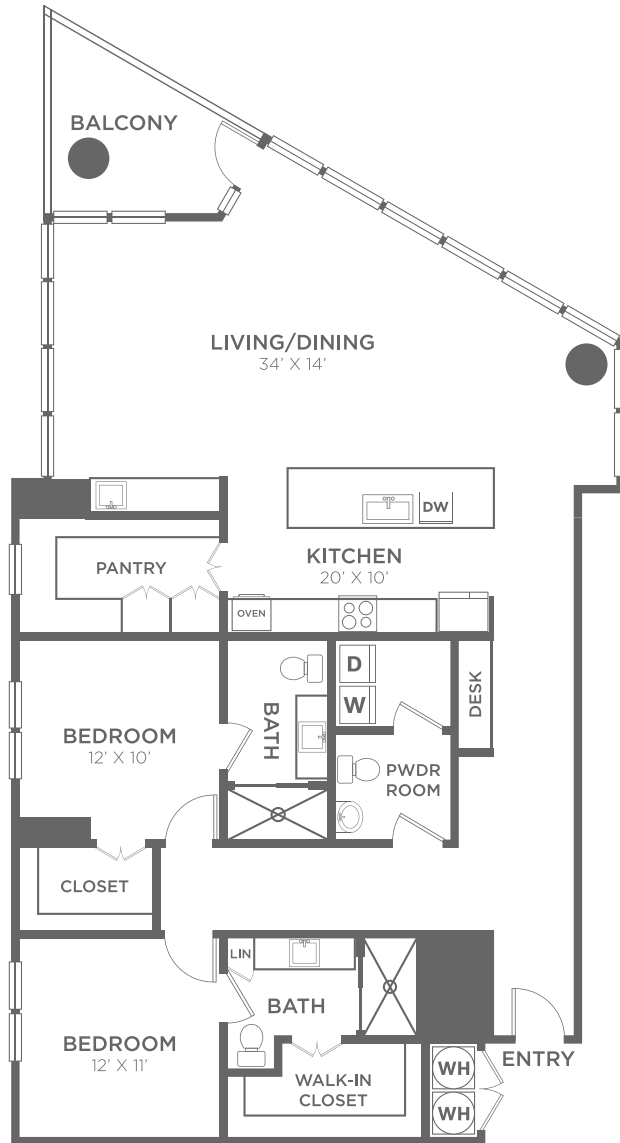

B7

2 BED / 2.5 BATH

1872
SQ. FT.

The Christopher
AT THE UNION

2323 N. Akard | Dallas, TX 75201

thechristopherattheunion.com

All dimensions and square footages are approximate