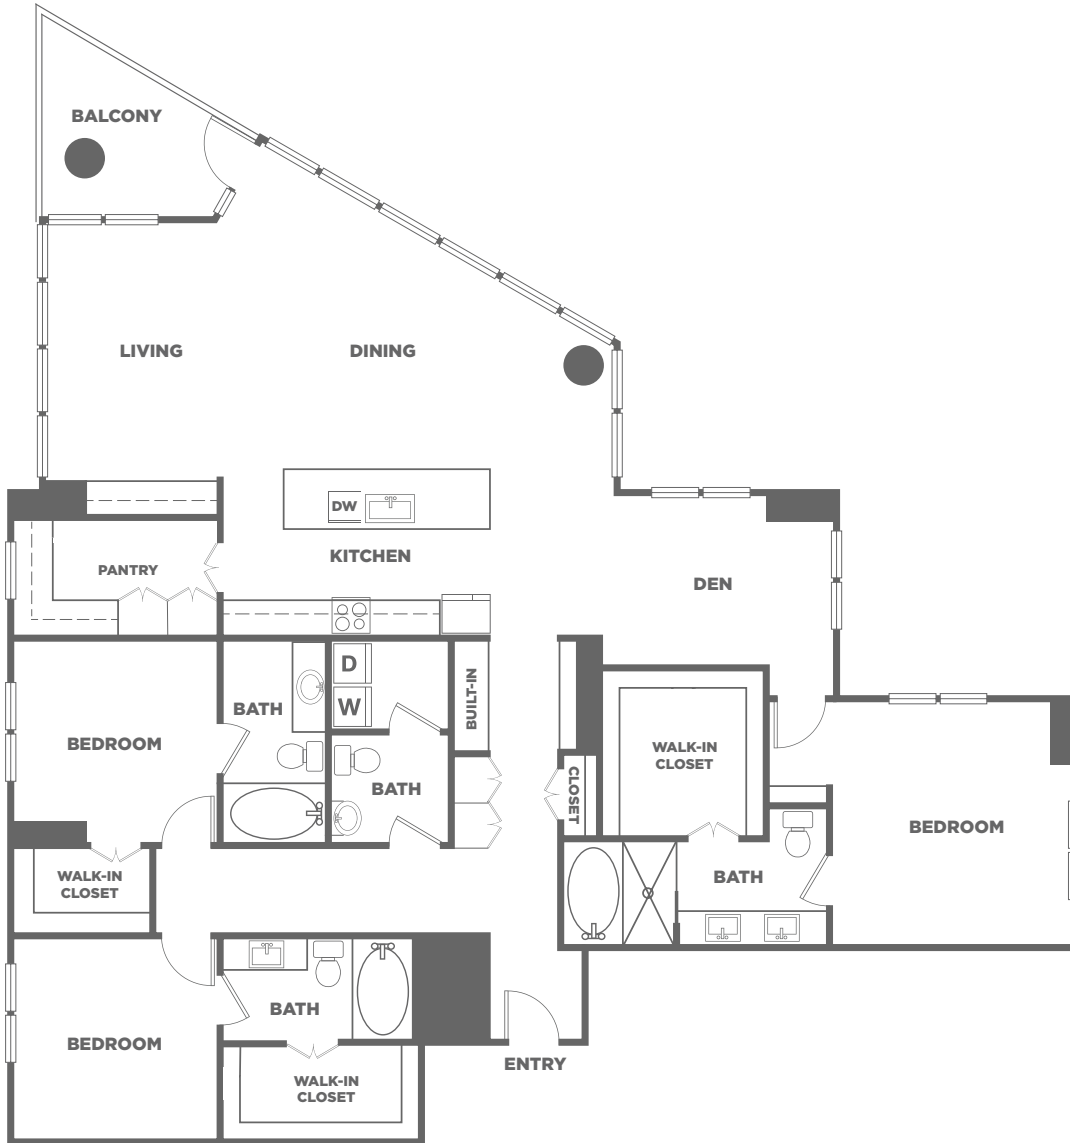

# C1

3 BED / 3.5 BATH

# 2556

SQ. FT.

*The Christopher*  
AT THE UNION

2323 N. Akard | Dallas, TX 75201

[thechristopherattheunion.com](http://thechristopherattheunion.com)

*All dimensions and square footages are approximate*