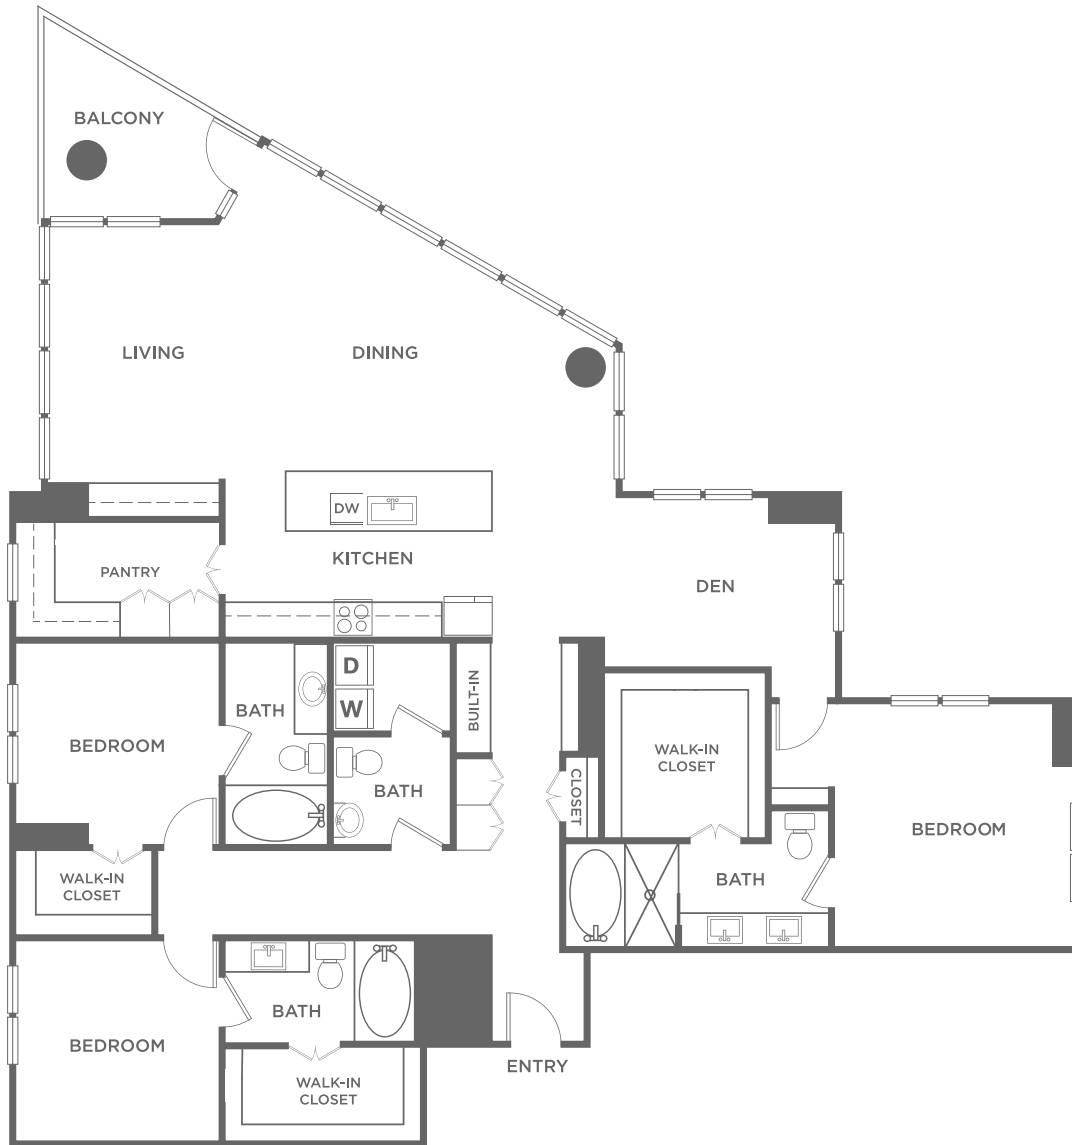

C1

3 BED / 3.5 BATH

2556

SQ. FT.

The Christopher
AT THE UNION

2323 N. Akard | Dallas, TX 75201

thechristopherattheunion.com

All dimensions and square footages are approximate