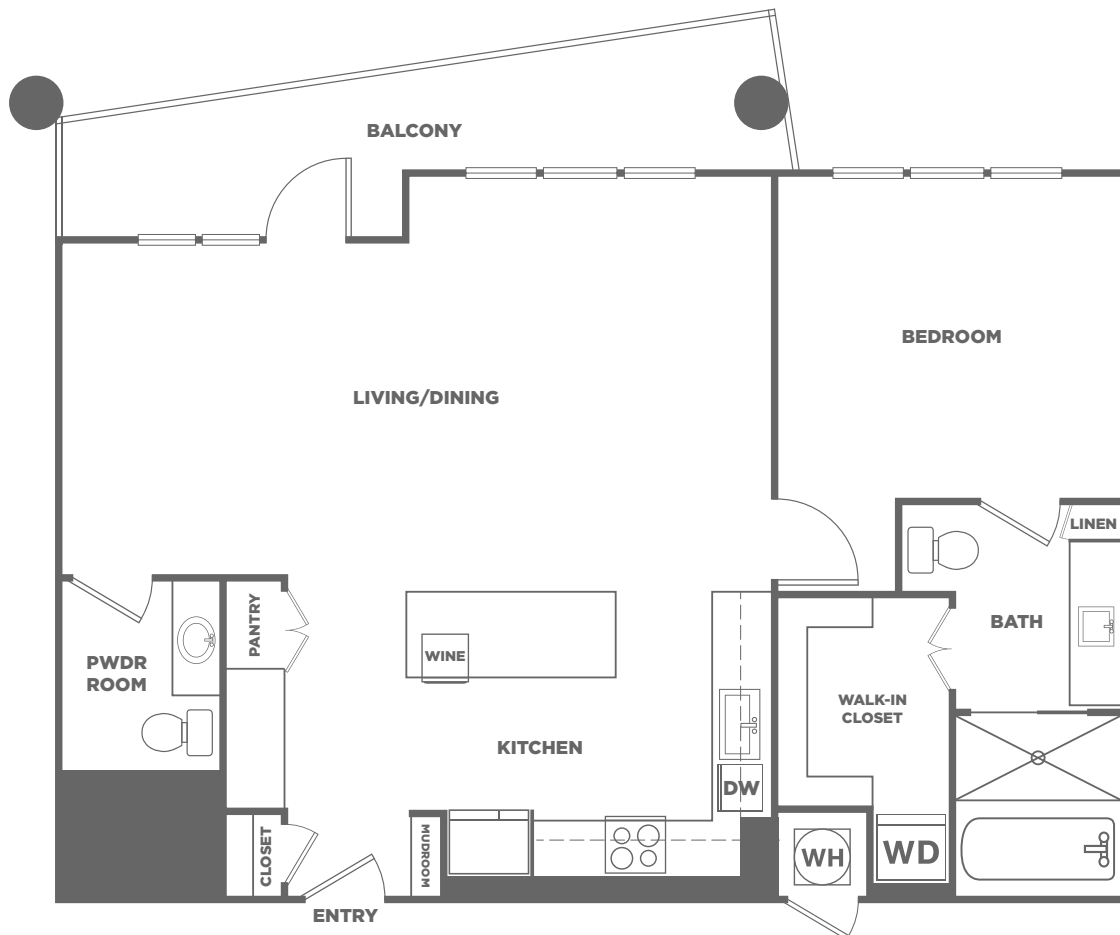

PA1

1 BED / 1.5 BATH

1069
SQ. FT.

The Christopher
AT THE UNION

2323 N. Akard | Dallas, TX 75201

thechristopherattheunion.com

All dimensions and square footages are approximate