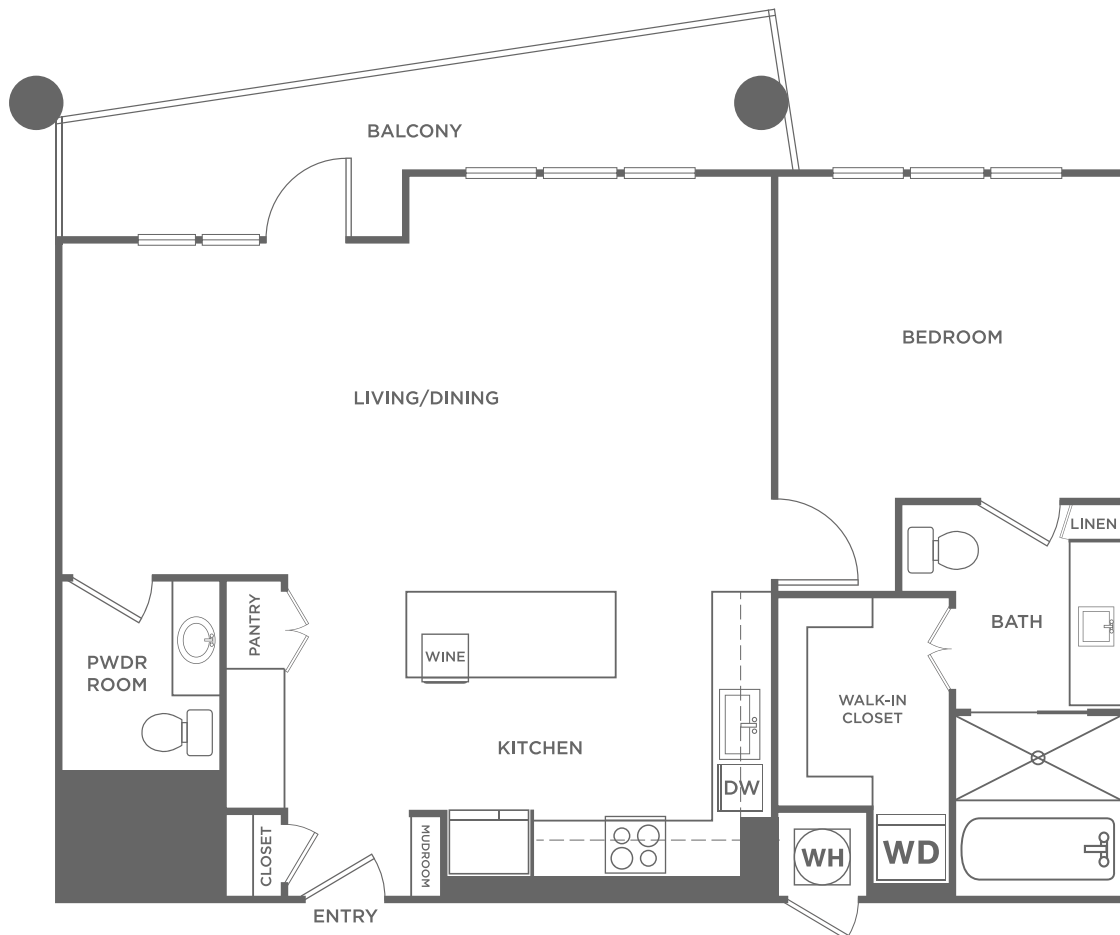

PA1

1 BED / 1.5 BATH

1069
SQ. FT.

The Christopher
AT THE UNION

2323 N. Akard | Dallas, TX 75201

thechristopherattheunion.com

All dimensions and square footages are approximate