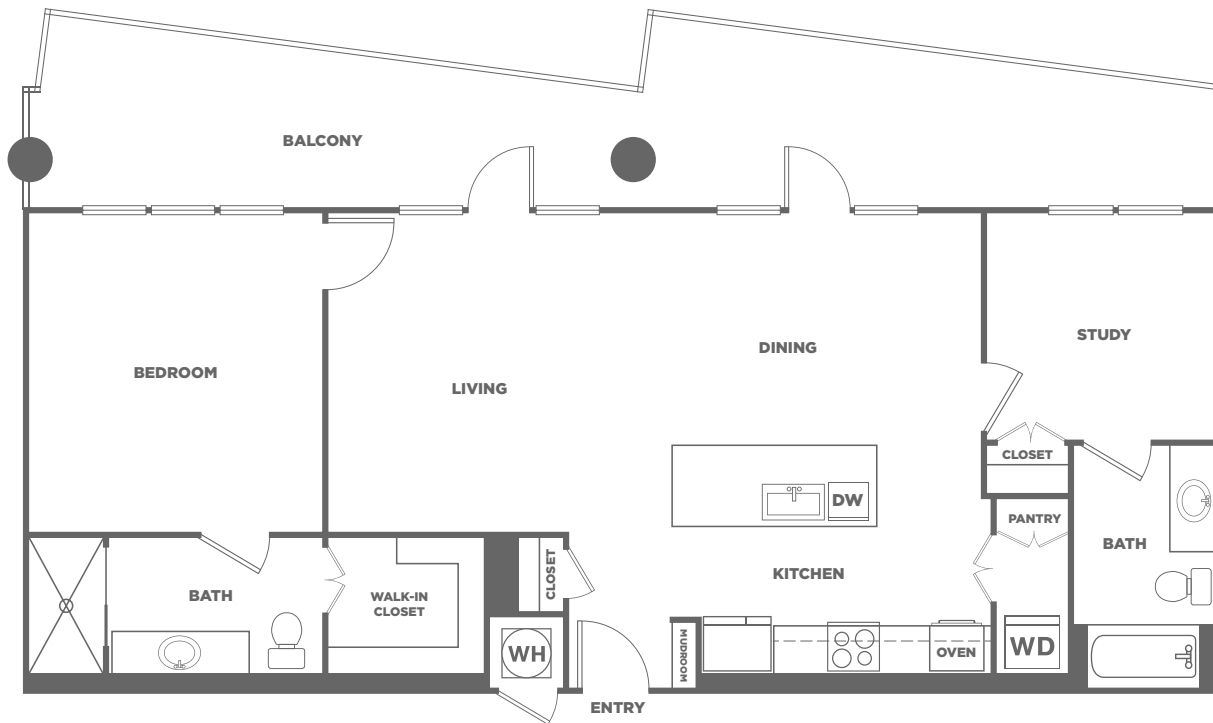

PA2

1 BED / 2 BATH

1181
SQ. FT.

The Christopher
AT THE UNION

2323 N. Akard | Dallas, TX 75201

thechristopherattheunion.com

All dimensions and square footages are approximate