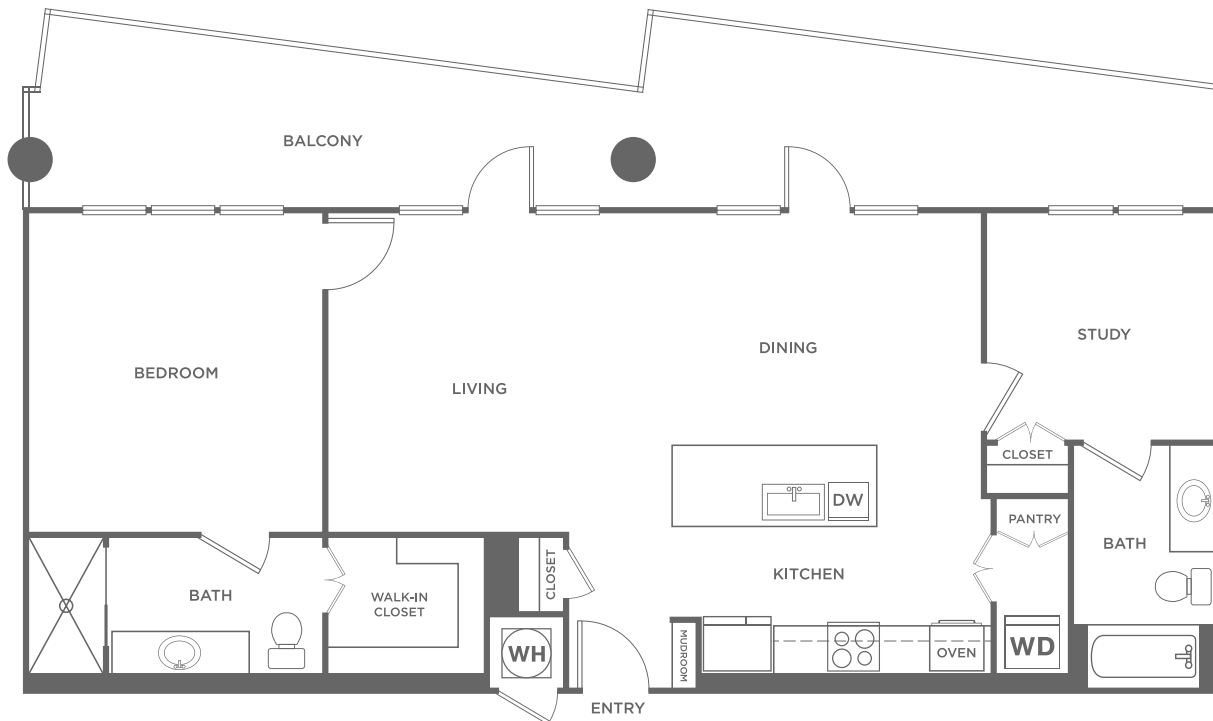

PA2

1 BED / 2 BATH

1181
SQ. FT.

The Christopher
AT THE UNION

2323 N. Akard | Dallas, TX 75201

thechristopherattheunion.com

All dimensions and square footages are approximate