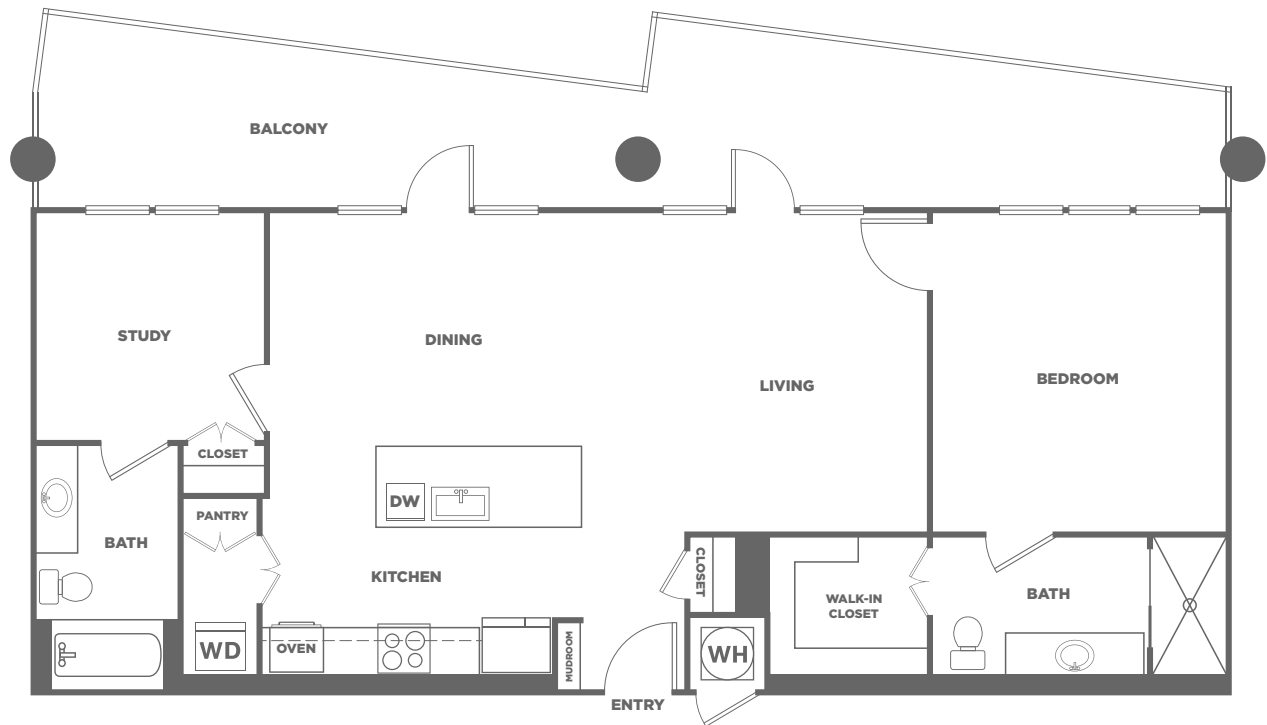

PA3

1 BED / 2 BATH

1181
SQ. FT.

The Christopher
AT THE UNION

2323 N. Akard | Dallas, TX 75201

thechristopherattheunion.com

All dimensions and square footages are approximate