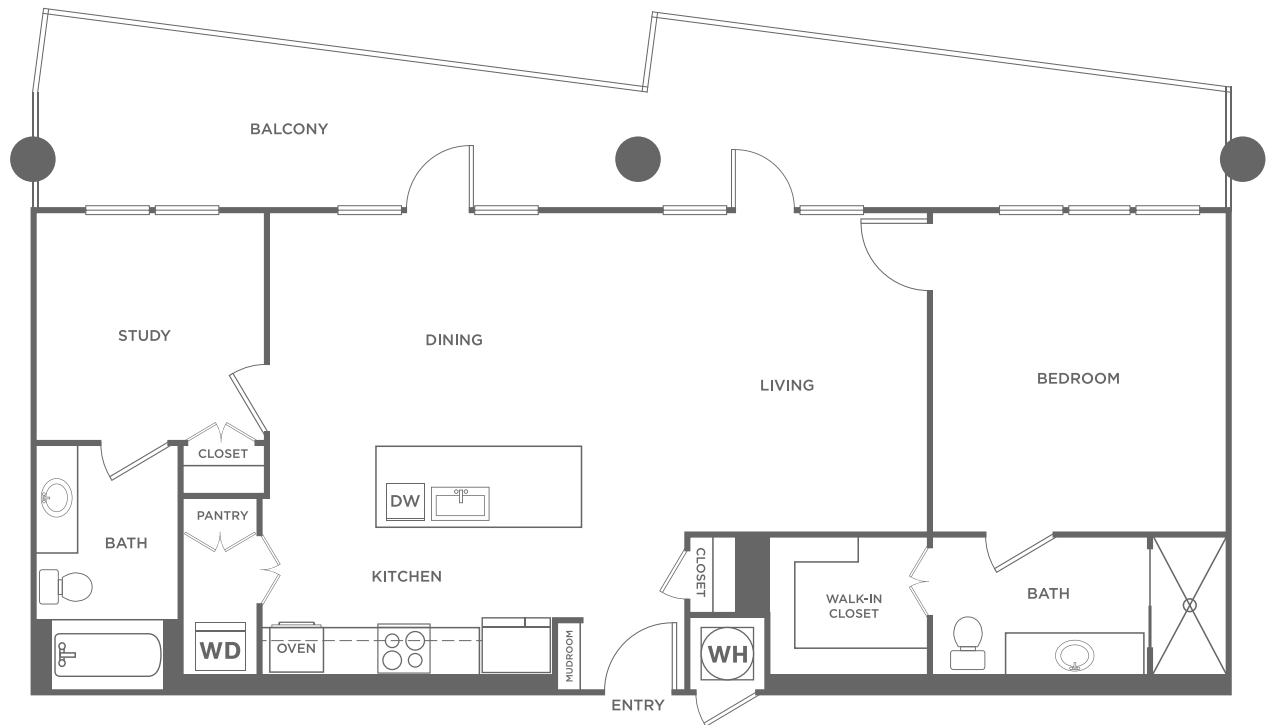

PA3

1 BED / 2 BATH

1181
SQ. FT.

The Christopher
AT THE UNION

2323 N. Akard | Dallas, TX 75201

thechristopherattheunion.com

All dimensions and square footages are approximate