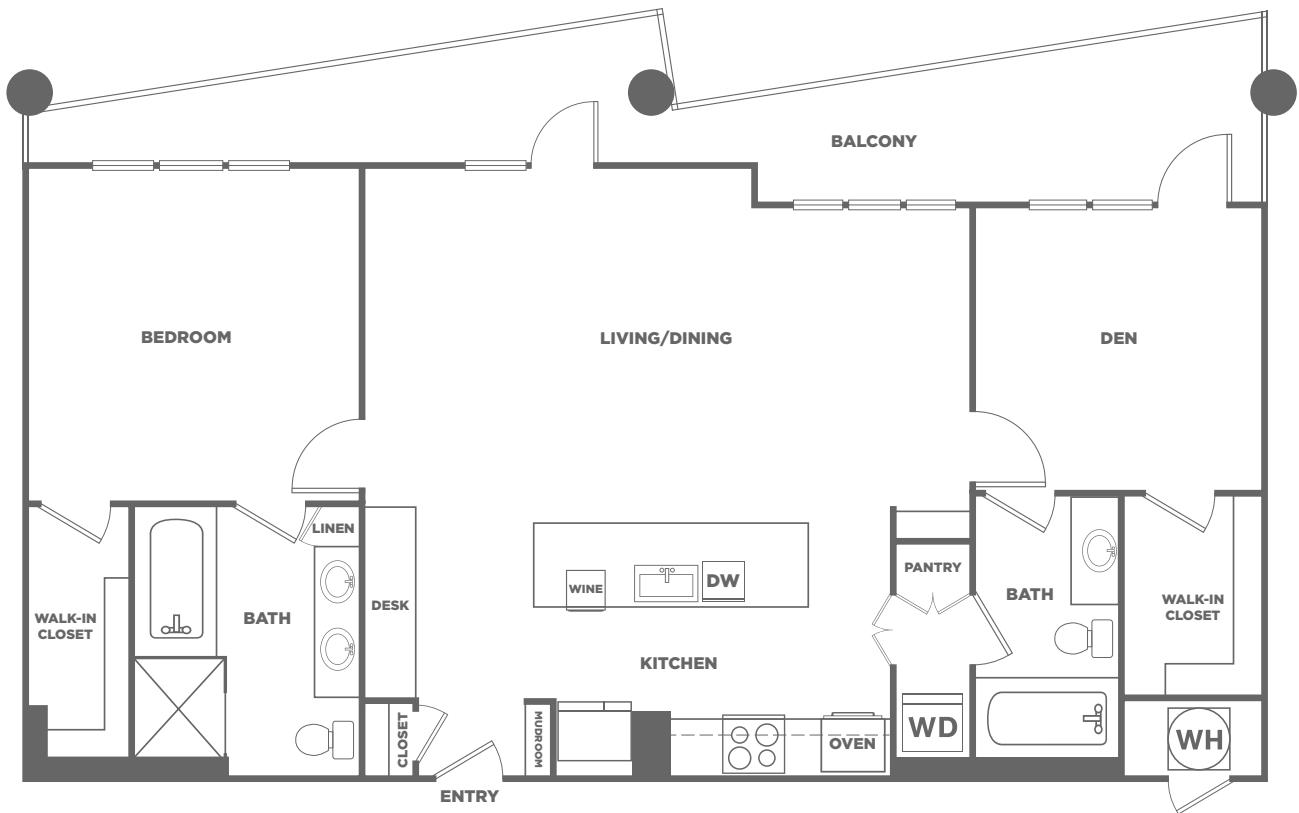

PA4

1 BED / 2 BATH

1440
SQ. FT.

The Christopher
AT THE UNION

2323 N. Akard | Dallas, TX 75201

thechristopherattheunion.com

All dimensions and square footages are approximate