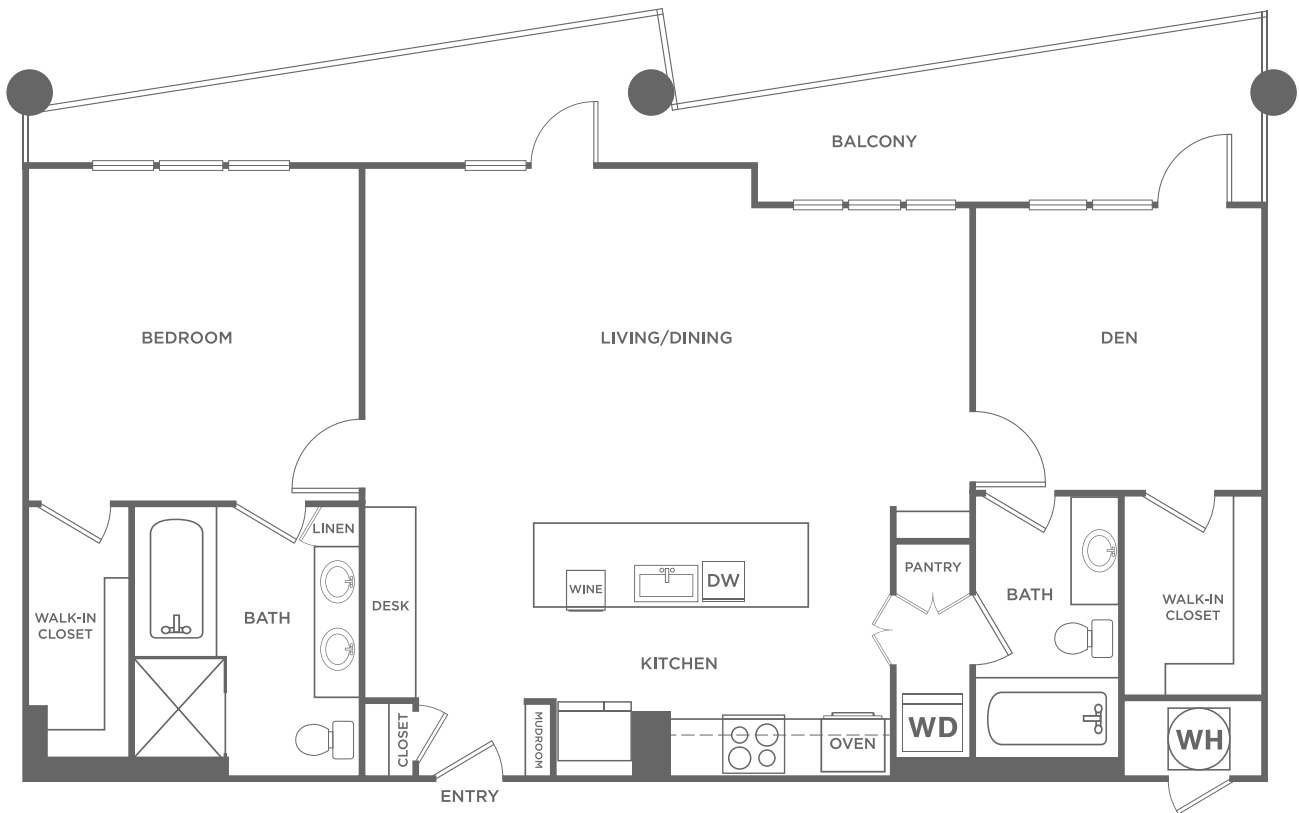

# PA4

1 BED / 2 BATH

1440  
SQ. FT.

*The Christopher*  
AT THE UNION

2323 N. Akard | Dallas, TX 75201

[thechristopherattheunion.com](http://thechristopherattheunion.com)

*All dimensions and square footages are approximate*