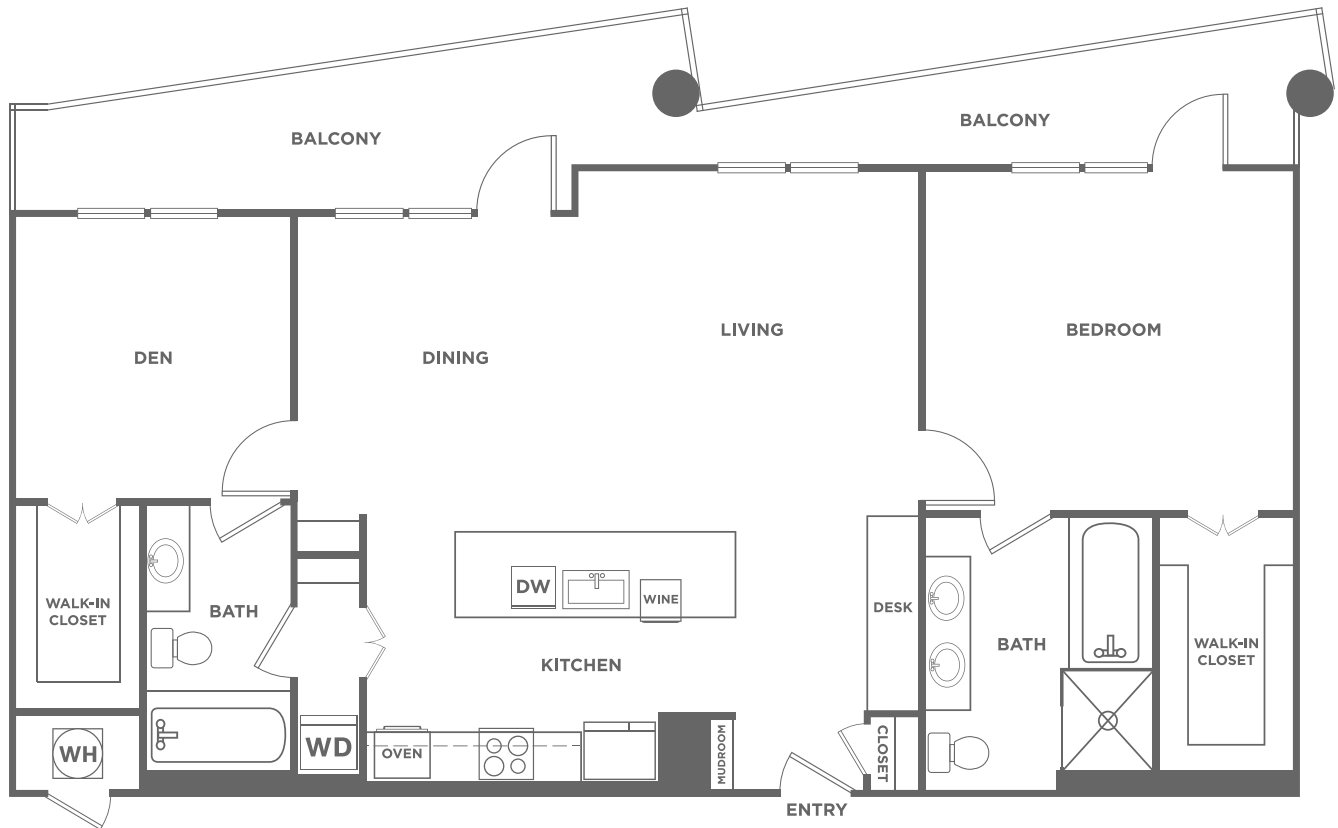

PB1

2 BED / 2 BATH

1,453
SQ. FT.

The Christopher
AT THE UNION

2323 N. Akard | Dallas, TX 75201

thechristopherattheunion.com

All dimensions and square footages are approximate