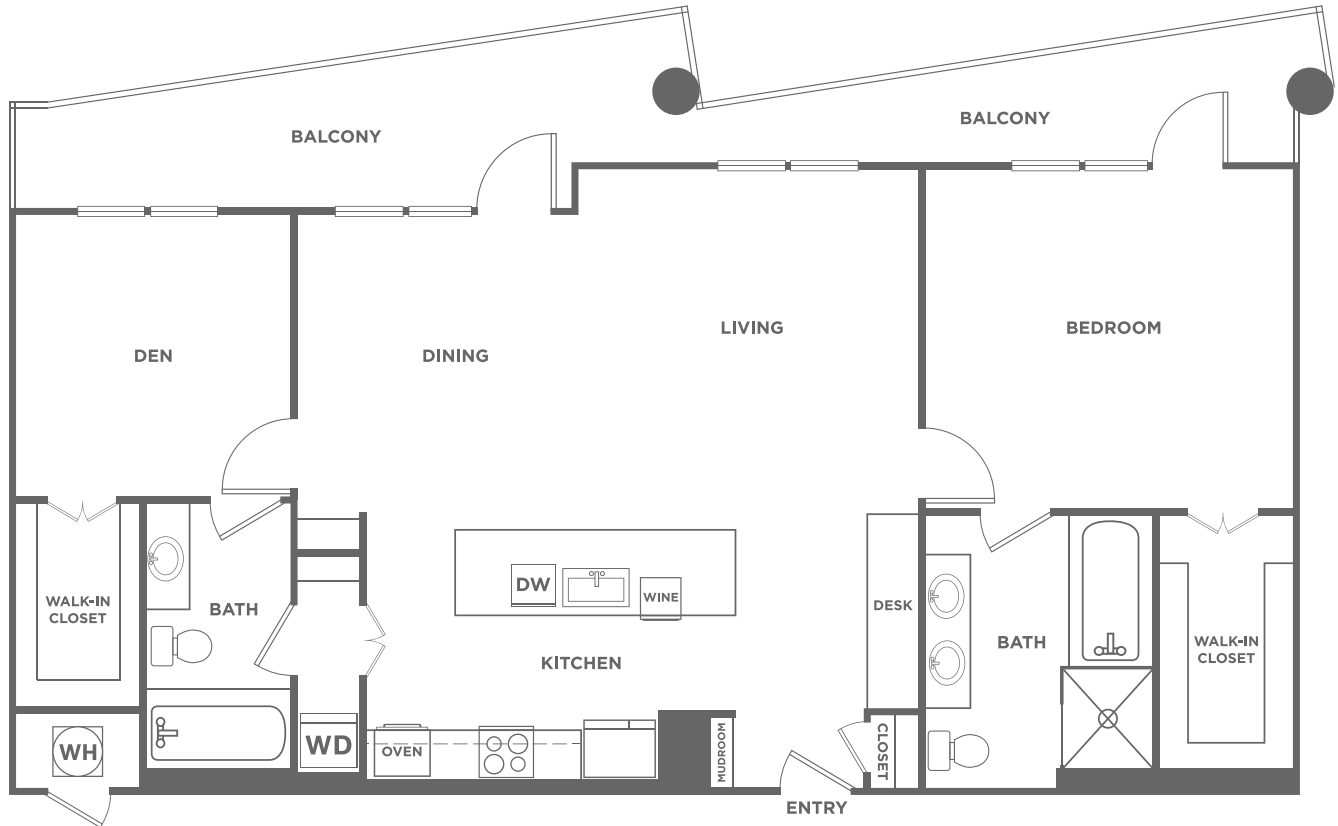

PB1

2 BED / 2 BATH

1,453
SQ. FT.

The Christopher
AT THE UNION

2323 N. Akard | Dallas, TX 75201

thechristopherattheunion.com

All dimensions and square footages are approximate