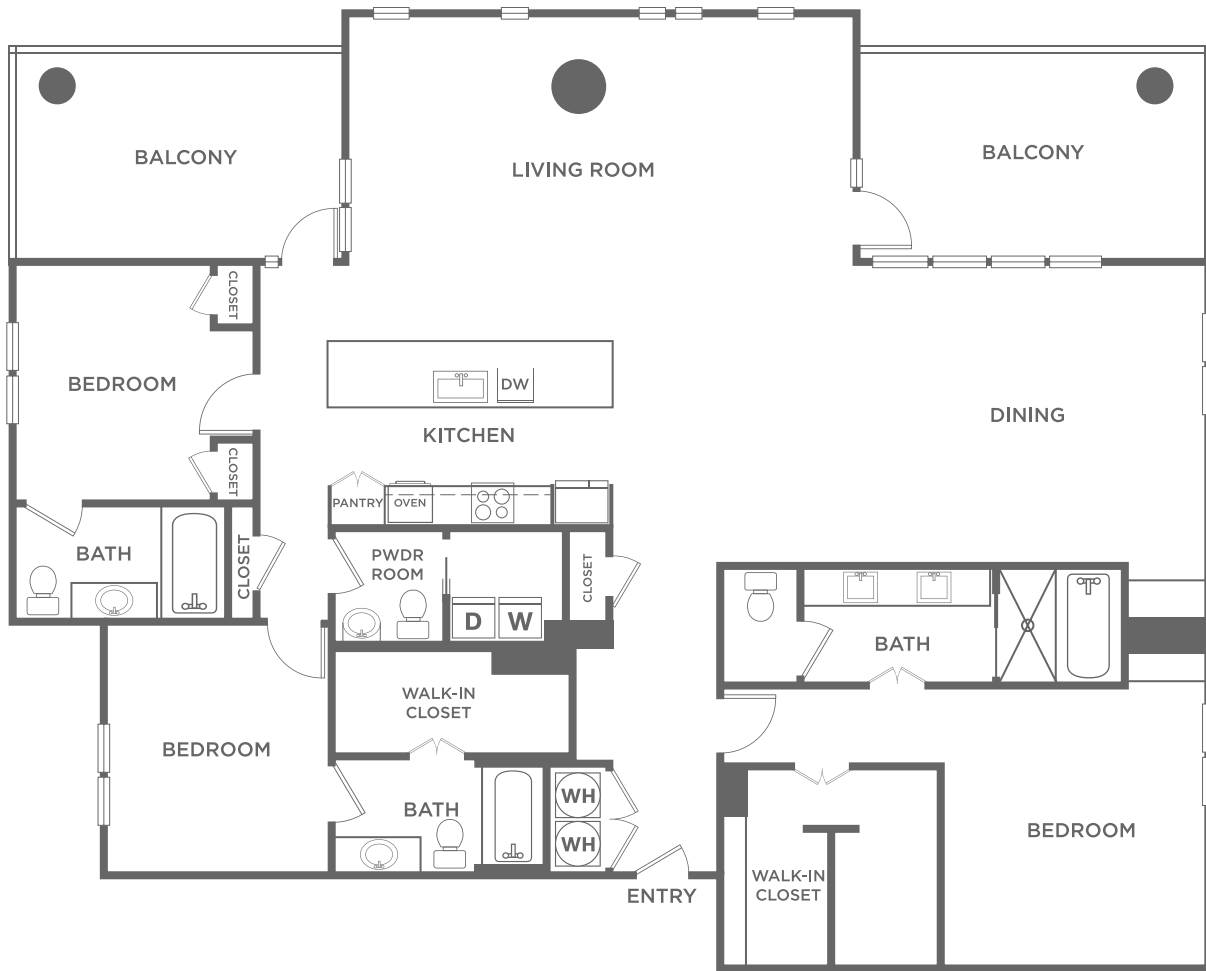

# PC1

3 BED / 3.5 BATH

2724  
SQ. FT.

*The Christopher*  
AT THE UNION

2323 N. Akard | Dallas, TX 75201

[thechristopherattheunion.com](http://thechristopherattheunion.com)

*All dimensions and square footages are approximate*