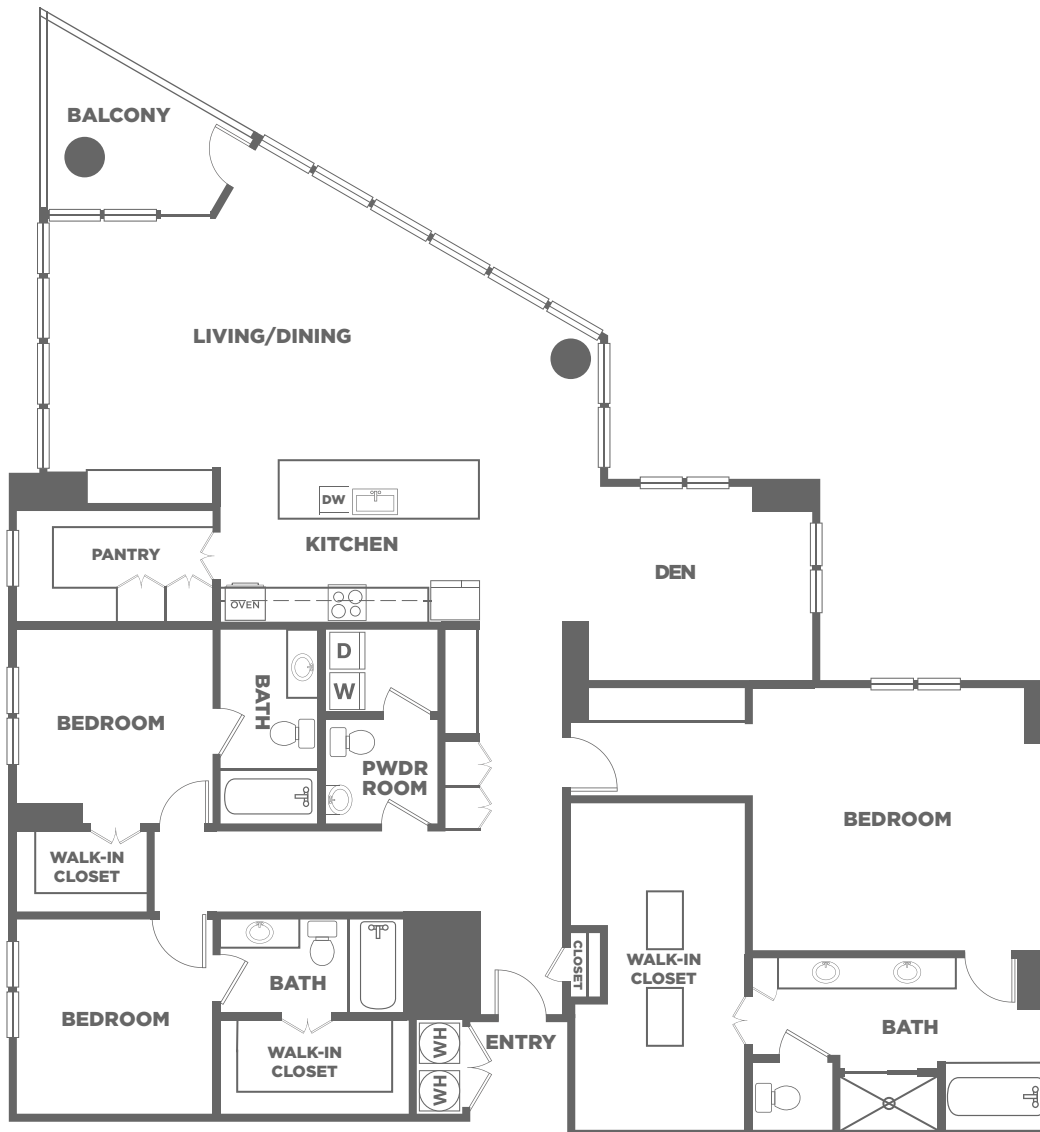

# PC2

3 BED / 3.5 BATH

2916  
SQ. FT.

*The Christopher*  
AT THE UNION

2323 N. Akard | Dallas, TX 75201

[thechristopherattheunion.com](http://thechristopherattheunion.com)

*All dimensions and square footages are approximate*