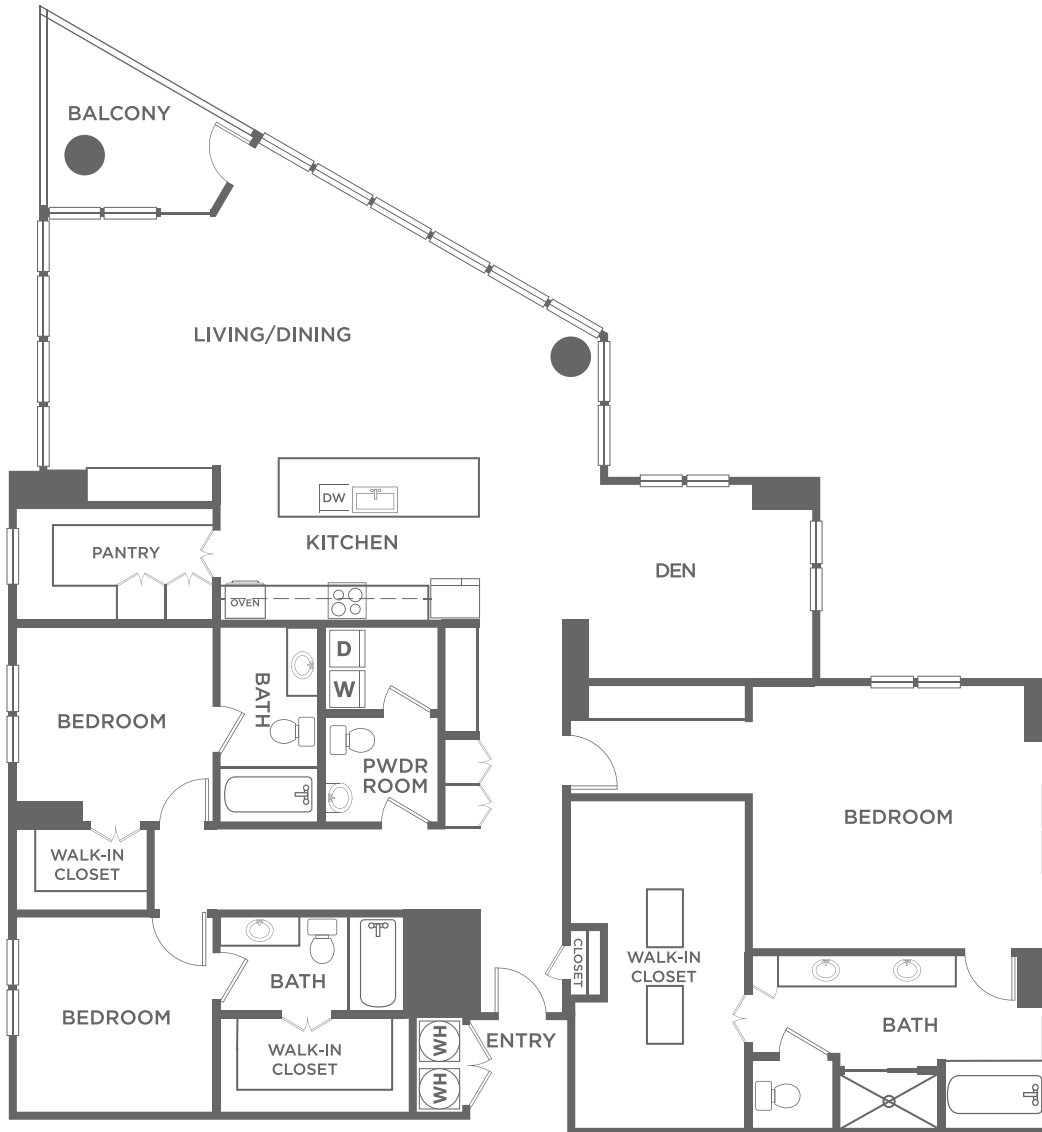

# PC2

3 BED / 3.5 BATH

2916  
SQ. FT.

*The Christopher*  
AT THE UNION

2323 N. Akard | Dallas, TX 75201

[thechristopherattheunion.com](http://thechristopherattheunion.com)

*All dimensions and square footages are approximate*