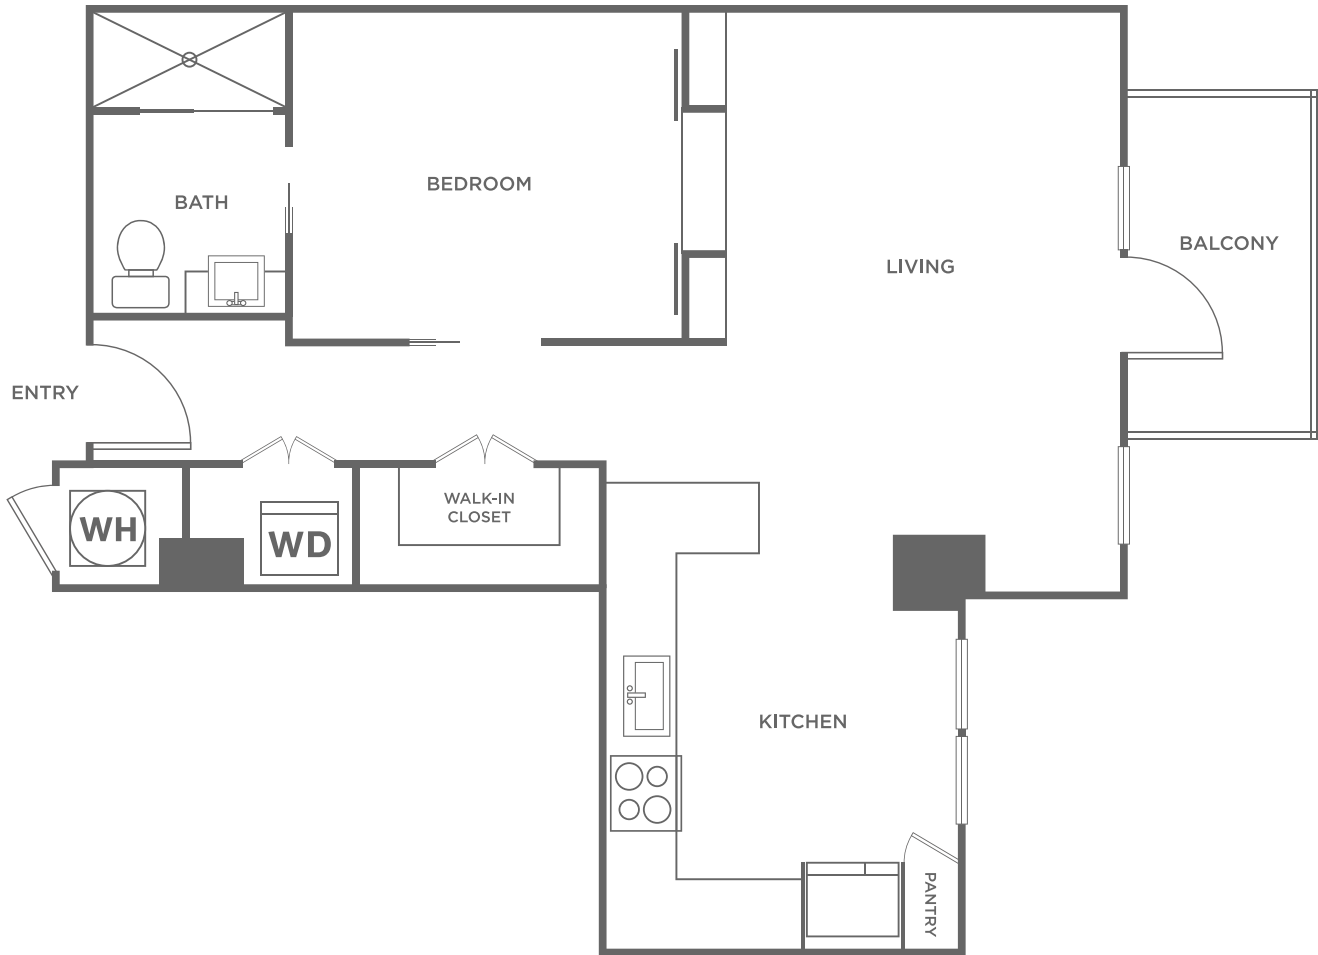

S1

1 BED / 1 BATH

719

SQ. FT.

The Christopher
AT THE UNION

2323 N. Akard | Dallas, TX 75201

thechristopherattheunion.com

All dimensions and square footages are approximate