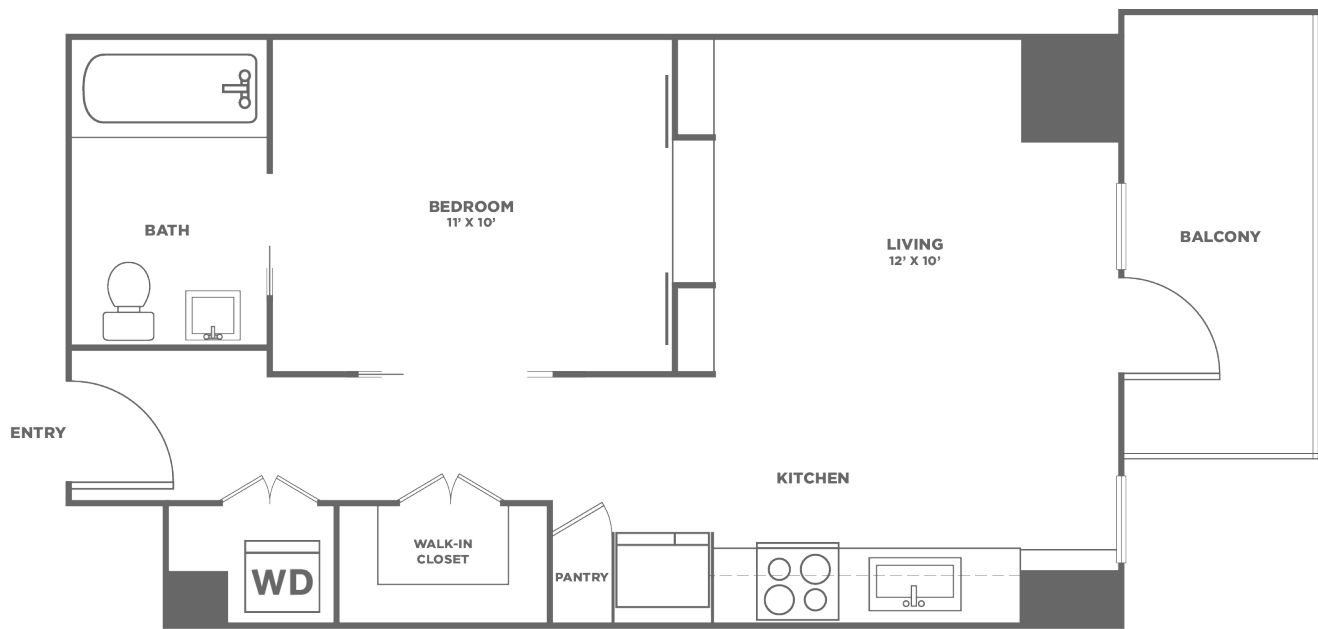

S2

1 BED / 1 BATH

582

SQ. FT.

The Christopher
AT THE UNION

2323 N. Akard | Dallas, TX 75201

thechristopherattheunion.com

All dimensions and square footages are approximate